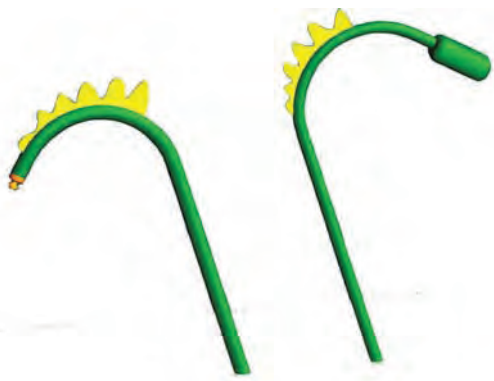

## ABOVE GROUND

Our unique designs offer safe and fun environments for kids. Above ground structures are made of durable, non corrosive material: Stainless Steel. Rain Deck products are made to last !

Optional Removable Anchorage.  
Can be used with all products

RDS-01.09 AQUA CATERPILLAR

RDS-01.09.01 AQUA NESSIE

RDS-01.10 AQUA SPOUT

RDS-98.01 NESSIE HEAD