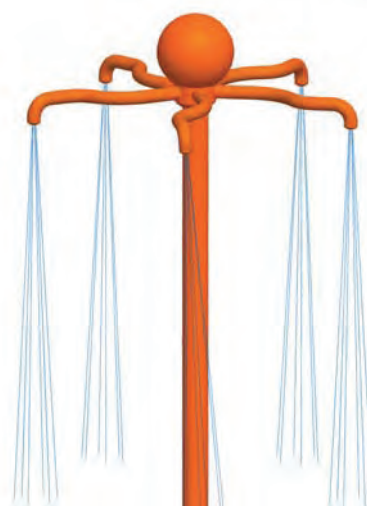

RDS-01.04 OCTOPUS