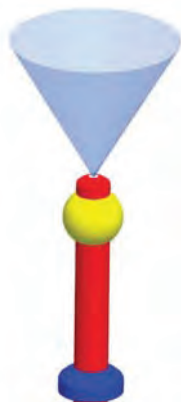

# play products

ABOVE GROUND

RDS-01.18 HYDRANT

RDS-99.01 BELL SHOWER

RDS-99.22 POST MISTER

RDS-99.33 TWISTER

RDS-97.06.01 AQUA DOME

RDS-04.05 AQUA NATURE II

RDS-97.01.01 AQUA GARDEN

RDS-01.31 WEEPING WILLOW

RDS-97.08.01 FLOWER SHOWER