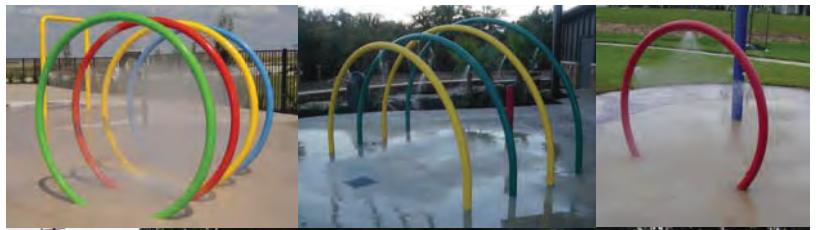

play products

ABOVE GROUND